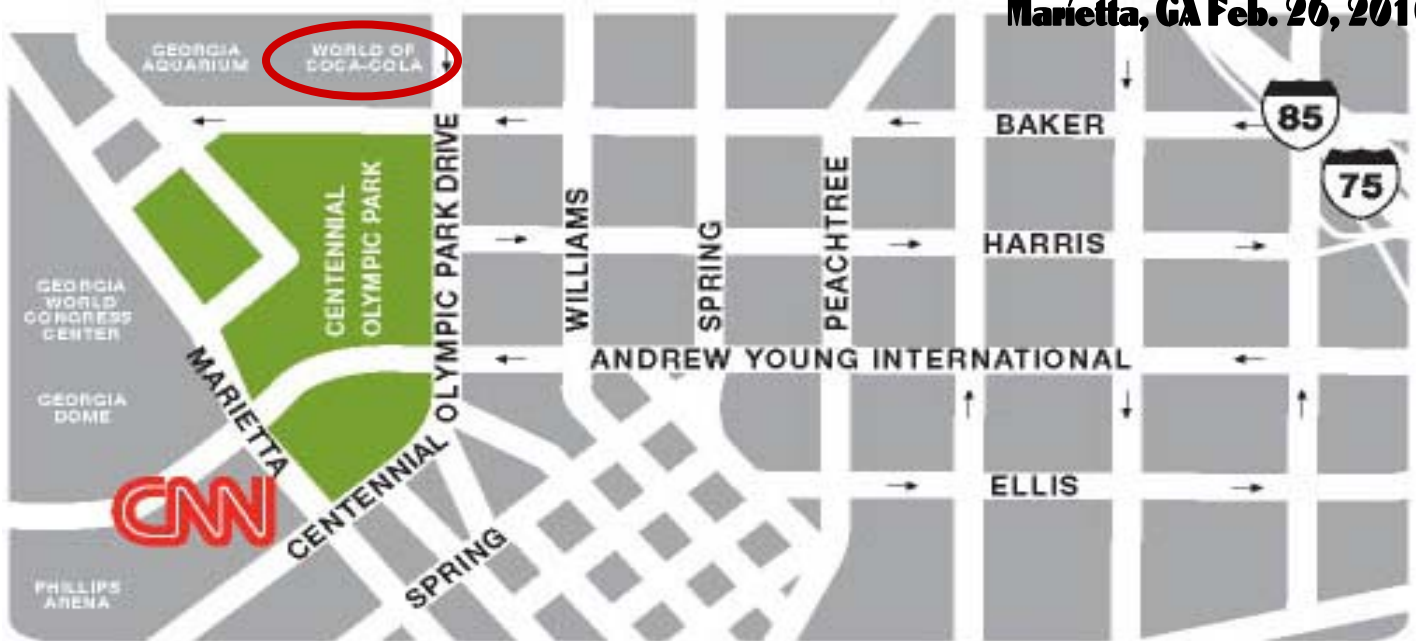

Directions:

World of Coke: 121 Baker St. NW
Atlanta, GA 30313-1807
(404) 676-5151 or 1-800-676-COKE (2653)
<http://www.worldofcoca-cola.com>

FL-GA Lutheran Music Festival

CNN Center: One CNN Center Atlanta, GA 30303 - 404-827-2491
<http://www.cnncenterretail.com/default.aspx>

Northbound - Interstate 75/85: Go to downtown Atlanta: Exit 248 C – Turn left onto Andrew Young International Boulevard, continue to traffic light and turn left onto Centennial Olympic Park Drive. The CNN building is located on the right corner of Marietta Street and Centennial Olympic Park Drive.

Faith Lutheran Directions

Take I-75 North to GA, to Exit 263, north of Atlanta, toward Roswell.
Turn right at the second light, Lower Roswell Rd. School is on the left ½ mile on Lower Roswell Rd.

2111 Lower Roswell Rd., Marietta, GA 30068 770-973-8921
<http://school.faithlcms.org/>